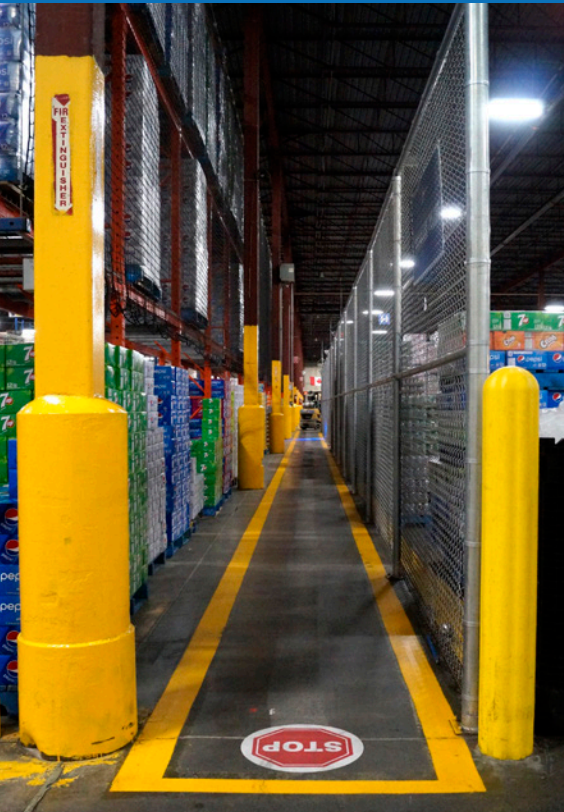

Floor Markings

Promote Social Distancing and Guide the Flow of Traffic

Permanent or temporary solution to protect your employees and customers

Floor markings and painted lines promote social distancing and guide the flow of traffic. We have temporary or permanent floor markings that are:

- High traffic laminate which is slip-resistant.
- Chemical and scuff resistant to protect quality and visibility.
- Easy-to-apply on any smooth surface including low pile carpet.
- Glow-in-the-dark options are available.
- Standard or custom artwork with branding and messaging.
- It can be cut into custom shapes such as circles, logos, arrows etc.

A Solution Perfect for:

- ✓ Directing customers through aisles.
- ✓ Directing workers through a workspace.
- ✓ Creating physical distancing for receptions, line ups and check-outs.